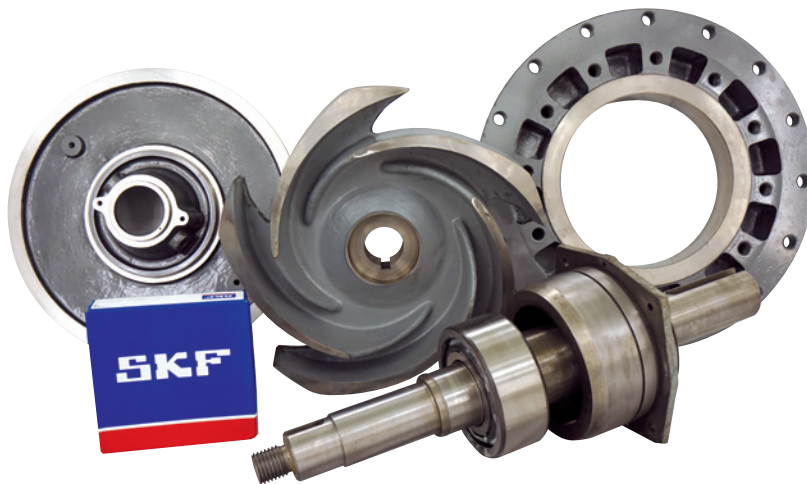

CURFLO

BUILT WITH INTEGRITY

CENTRIFUGAL MUD PUMPS

Same Day Shipping, Competitive Pricing

- 100% interchangeable with Mission, Dragon, MCM and all other major OEM pump brands
- Multi-million dollar inventory
- SKF bearings
- Custom skids available
- Made in the USA
- M-Line sizes include: 250 series, 118 series, and XL series (12 x 14 x 22) available in High Chrome